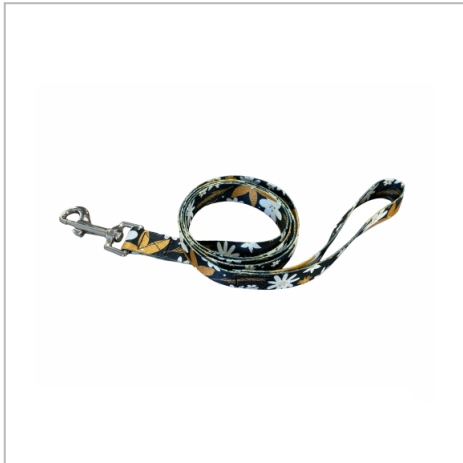

## Recycled PET Dog Lead

RECYCLED PET DOG LEADS COME AS A 20MM WIDTH AS STANDARD.THEY ARE SUPPLIED WITH A HEAVY DUTY, NICKEL PLATED HOOK & SEWN LOOP HANDLE.THESE CAN BE PANTONE MATCHED ON ANY QUANTITY AND PRINTED BOTH SIDES AS STANDARD.MOQ OF JUST 200PCS.

<b>FITTING</b>	Dog Clip
<b>BRANDING METHOD</b>	Dye Sublimation
<b>MATERIAL</b>	Recycled PET
<b>COLOURS</b>	Full Colour Print
<b>SIZE</b>	1,200mm x 20mm lead, 1.5mm thick
<b>PRINT AREA</b>	All Over
<b>UNIT WEIGHT</b>	0.065kg
<b>MOQ</b>	200
<b>PACKING</b>	Individually Poly Bagged
<b>CARTON QUANTITY</b>	200pcs
<b>CARTON WEIGHT</b>	13kg
<b>CARTON DIMENSIONS</b>	50x30x30cm
<b>ARTWORK</b>	Required in any vectorised file format
<b>PRODUCTION PROOF</b>	Visuals supplied within 24 hours
<b>PRE PRODUCTION SAMPLE</b>	Approx 3 weeks from artwork approval
<b>BULK TURNAROUND</b>	Approx 4 weeks from artwork approval
<b>COMMODITY CODE</b>	4201000090
<b>COUNTRY OF MANUFACTURE</b>	China