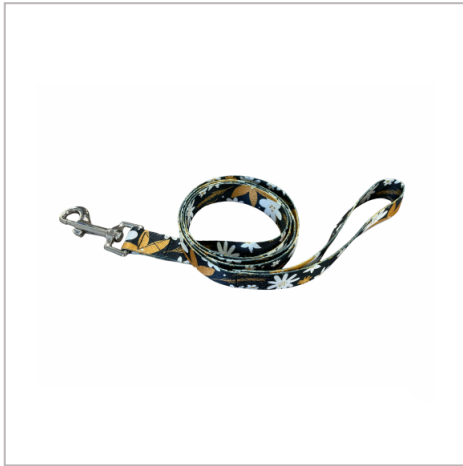

Recycled PET Dog Lead

RECYCLED PET DOG LEADS COME AS A 20MM WIDTH AS STANDARD.THEY ARE SUPPLIED WITH A HEAVY DUTY, NICKEL PLATED HOOK & SEWN LOOP HANDLE.THESE CAN BE PANTONE MATCHED ON ANY QUANTITY AND PRINTED BOTH SIDES AS STANDARD.MOQ OF JUST 200PCS.

FITTING	Dog Clip
BRANDING METHOD	Dye Sublimation
MATERIAL	Recycled PET
COLOURS	Full Colour Print
SIZE	1,200mm x 20mm lead, 1.5mm thick
PRINT AREA	All Over
UNIT WEIGHT	0.065kg
MOQ	200
PACKING	Individually Poly Bagged
CARTON QUANTITY	200pcs
CARTON WEIGHT	13kg
CARTON DIMENSIONS	50x30x30cm
ARTWORK	Required in any vectorised file format
PRODUCTION PROOF	Visuals supplied within 24 hours
PRE PRODUCTION SAMPLE	Approx 3 weeks from artwork approval
BULK TURNAROUND	Approx 4 weeks from artwork approval
COMMODITY CODE	4201000090
COUNTRY OF MANUFACTURE	China