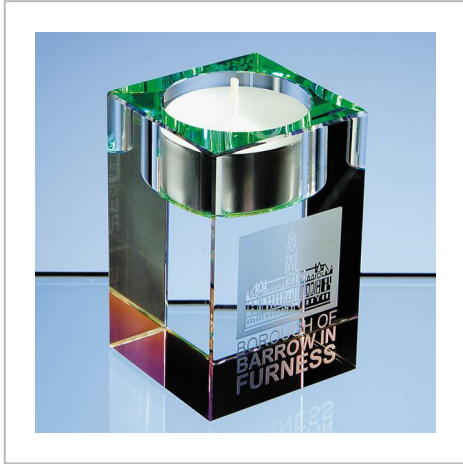

## Optical Crystal Tealight\* Holder

8CM OPTICAL CRYSTAL TEALIGHT\* HOLDER

METHOD	Engraved
PRINT AREA	H45, W37
MATERIAL	Glass
COLOURS	Clear
SIZE	H80, W50, D50
AWARD PACKAGING	Foam Lined Boxes
WEIGHT	1.3KG
MOQ	1
CARTON QUANTITY	15
CARTON WEIGHT	20KG
CARTON DIMENSIONS	61cm x 46cm x 46cm