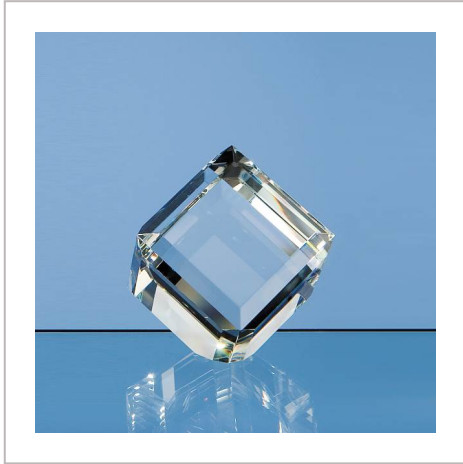

## Optical Crystal Bevel Edged Cube

6CM OPTICAL CRYSTAL BEVEL EDGED CUBE

METHOD	Engraved
PRINT AREA	H40, W40
MATERIAL	Glass
COLOURS	Clear
SIZE	H80, W80
AWARD PACKAGING	Foam Lined Boxes
WEIGHT	1.3KG
MOQ	1
CARTON QUANTITY	15
CARTON WEIGHT	20KG
CARTON DIMENSIONS	61cm x 46cm x 46cm