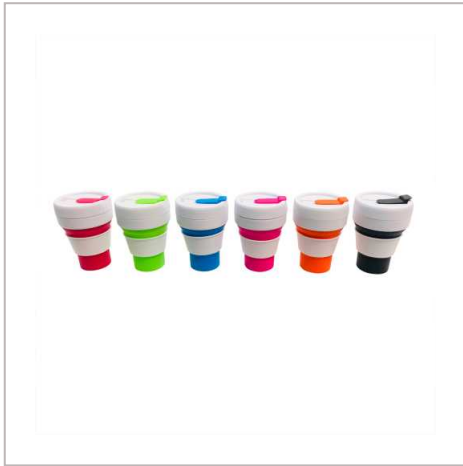

## Collapsible Cup

THE COLLAPSIBLE CUP IS THE ALTERNATIVE FOR A DISPOSABLE CUP FOR USE AT HOME, AT WORK OR ON THE GO! A BRANDABLE GRIP IS SUPPLIED AS STANDARD MEANING THAT YOU CAN USE THE COLLAPSIBLE CUP FOR BOTH HOT AND COLD DRINKS. SIMPLE USE, COLLAPSE AND STORE AWAY FOR FUTURE USE.

<b>BRANDING METHOD</b>	Printed
<b>MATERIAL</b>	Silicone + PP
<b>COLOURS</b>	Orange, Blue, Black, Red, Green & Pink with White Lid & Grip
<b>SIZE</b>	12.5cm in Height (5cm when Folded)
<b>CAPACITY</b>	355ml
<b>PRINT AREA</b>	30mm x 30mm on Grip
<b>UNIT WEIGHT</b>	0.14kg
<b>MOQ</b>	100
<b>PACKING</b>	Poly Bagged
<b>CARTON QUANTITY</b>	100pcs
<b>CARTON WEIGHT</b>	14kg
<b>CARTON DIMENSIONS</b>	45x40x35cm
<b>ARTWORK</b>	Required in any vectorised file format
<b>PRODUCTION PROOF</b>	Visuals supplied within 24 hours
<b>PRE PRODUCTION SAMPLE</b>	Approx 2 weeks from artwork approval
<b>BULK TURNAROUND</b>	Approx 3-5 weeks from artwork approval
<b>COMMODITY CODE</b>	3924100000
<b>COUNTRY OF MANUFACTURE</b>	China